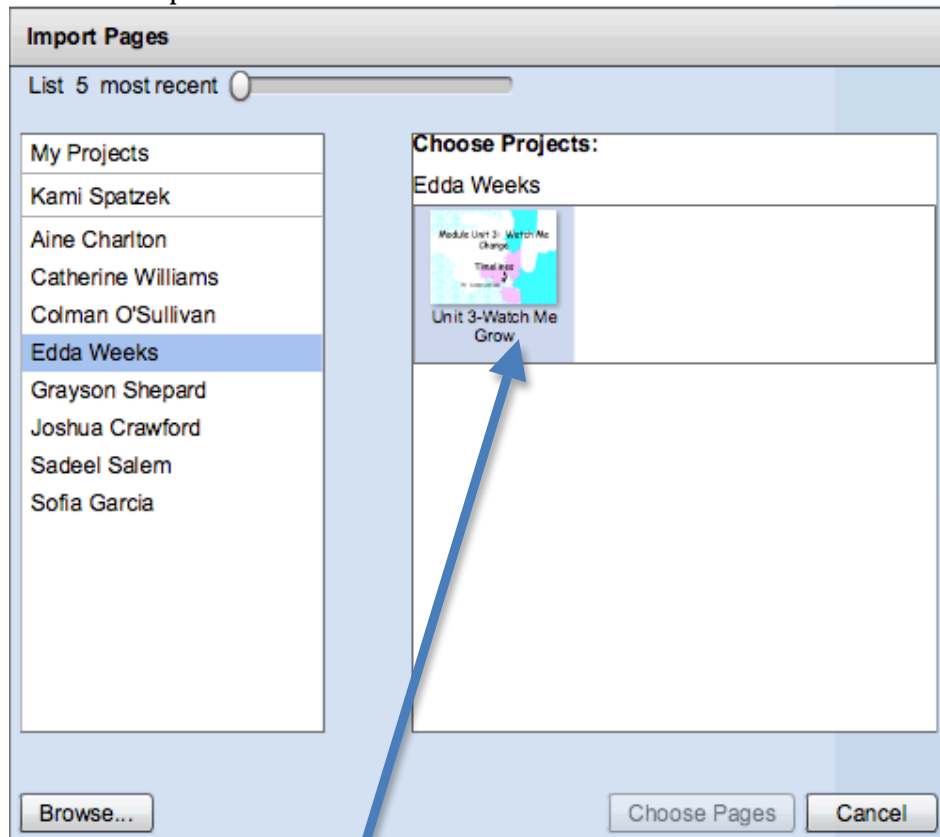

# I can add my partner's project.

1. Go to Wixie
2. Log in
3. Click on **New Project**

4. Click Messy hand-**Import Pages**

5. Find partner's name

6. Click on project

7. Click on **Import Pages**